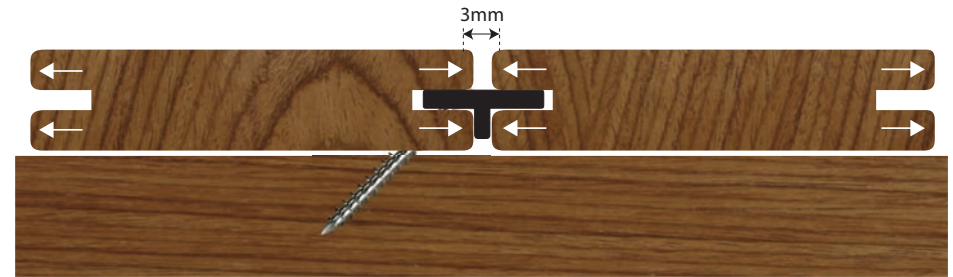

AD WOOD DECK BOARDS INSTALLED WITH HARDWOOD CLIP™ EXTREME™

CONTRACTION OF BOARDS

Board spacing during installation

Increased board spacing after contraction

KD WOOD DECK BOARDS INSTALLED WITH HARDWOOD CLIP™ EXTREMEKD™

EXPANSION OF BOARDS

Board spacing during installation

Reduced board spacing after expansion

Date	01/02/2009	Client		ALL PARTIAL OR TOTAL REPRODUCTION IS PROHIBITED
Name		Products	hardWood Clip Extreme hardWood Clip ExtremeKD	
Release	1	Reference	Principles	Expansion and contraction of boards installed with hardWood Clip™ fasteners