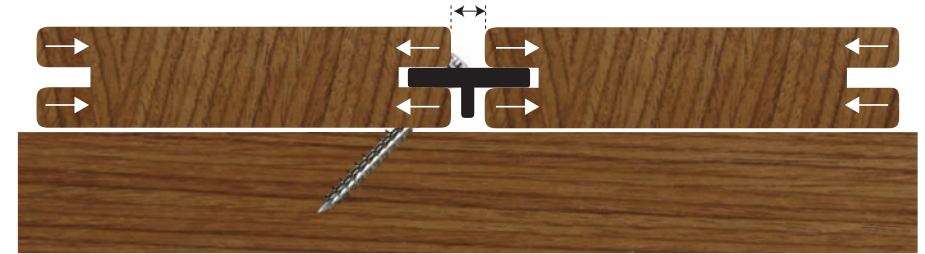

AD WOOD DECK BOARDS INSTALLED WITH HARDWOOD CLIP™ EXTREME™

CONTRACTION OF BOARDS

Board spacing during installation

Increased board spacing after contraction

KD WOOD DECK BOARDS INSTALLED WITH HARDWOOD CLIP™ EXTREMEKD™

EXPANSION OF BOARDS

Board spacing during installation

Reduced board spacing after expansion

Date	01/02/2009	Client		ALL PARTIAL OR TOTAL REPRODUCTION IS PROHIBITED
Name		Products	hardWood Clip Extreme hardWood Clip ExtremeKD	
Release	1	Reference	Principles	Expansion and contraction of boards installed with hardWood Clip™ fasteners