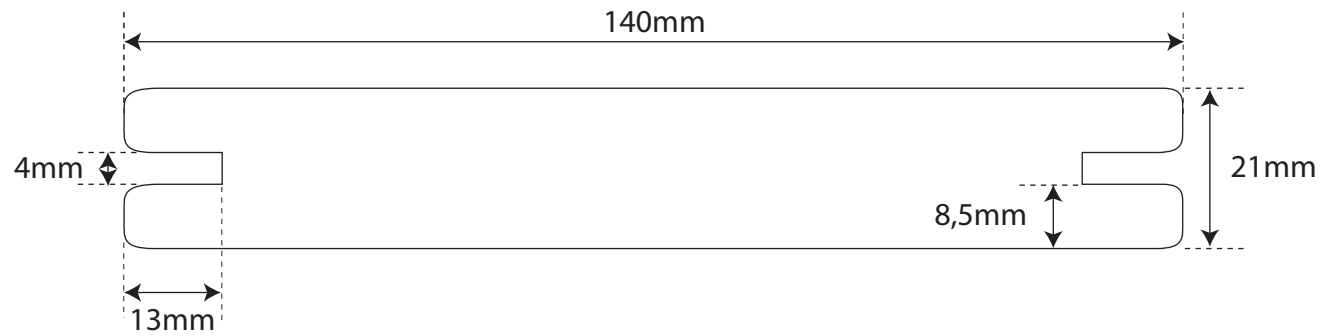

Date	11/12/2008	Client		ALL PARTIAL OR TOTAL REPRODUCTION IS PROHIBITED
Name		Products	hardWood Clip Extreme hardWood Clip ExtremeKD	
Release	1	Reference	PHWC-STD01/90x21	

Date	11/12/2008	Client		ALL PARTIAL OR TOTAL REPRODUCTION IS PROHIBITED
Name		Products	hardWood Clip Extreme hardWood Clip ExtremeKD	
Release	1	Reference	PHWC-STD01/120x21	

Date	11/12/2008	Client		ALL PARTIAL OR TOTAL REPRODUCTION IS PROHIBITED
Name		Products	hardWood Clip Extreme hardWood Clip ExtremeKD	
Release	1	Reference	PHWC-STD01/140x21	