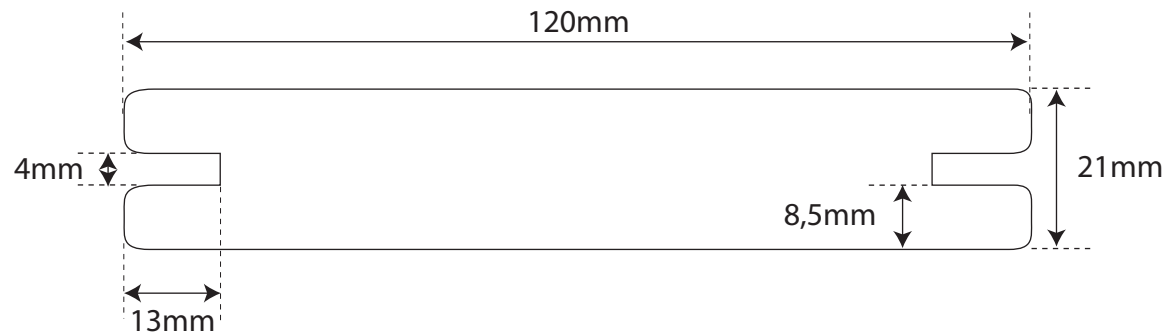

Date	11/12/2008	Client		ALL PARTIAL OR TOTAL REPRODUCTION IS PROHIBITED
Name		Products	hardWood Clip Extreme hardWood Clip ExtremeKD	
Release	1	Reference	PHWC-STD01/90x21	

Date	11/12/2008	Client		ALL PARTIAL OR TOTAL REPRODUCTION IS PROHIBITED
Name		Products	hardWood Clip Extreme hardWood Clip ExtremeKD	
Release	1	Reference	PHWC-STD01/120x21	

Date	11/12/2008	Client		ALL PARTIAL OR TOTAL REPRODUCTION IS PROHIBITED
Name		Products	hardWood Clip Extreme hardWood Clip ExtremeKD	
Release	1	Reference	PHWC-STD01/140x21	