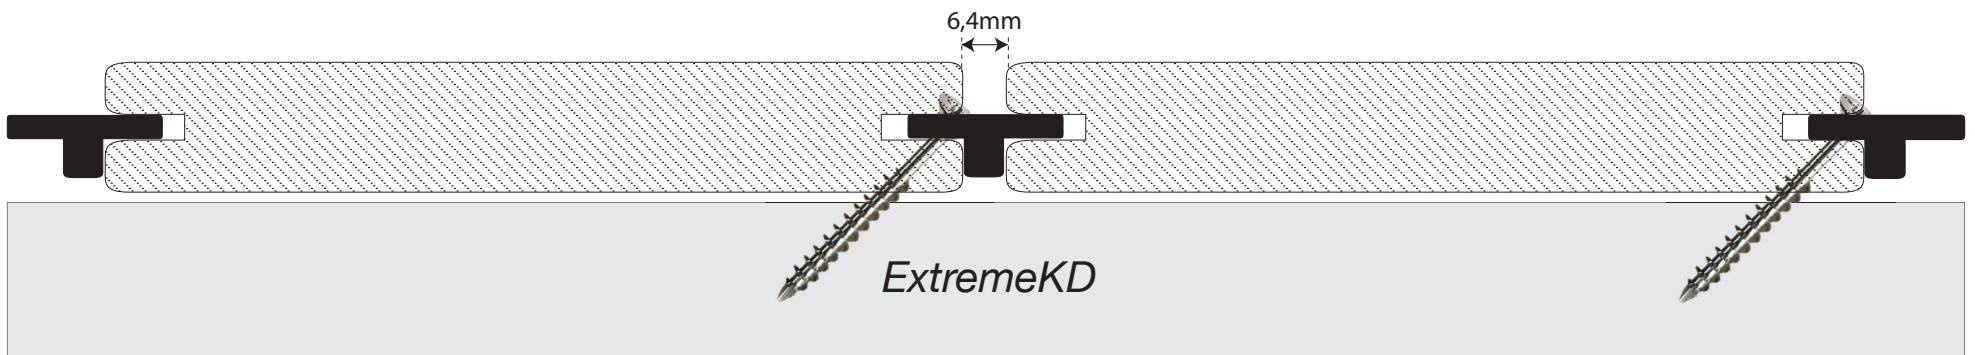

Date	11/12/2008	Client		ALL PARTIAL OR TOTAL REPRODUCTION IS PROHIBITED
Name		Products	hardWood Clip Extreme hardWood Clip ExtremeKD	
Release	1	Reference	PHWC-STD01/90x21	

Date	11/12/2008	Client		ALL PARTIAL OR TOTAL REPRODUCTION IS PROHIBITED
Name		Products	hardWood Clip Extreme hardWood Clip ExtremeKD	
Release	1	Reference	PHWC-STD01/120x21	

Date	11/12/2008	Client		ALL PARTIAL OR TOTAL REPRODUCTION IS PROHIBITED
Name		Products	hardWood Clip Extreme hardWood Clip ExtremeKD	
Release	1	Reference	PHWC-STD01/140x21	