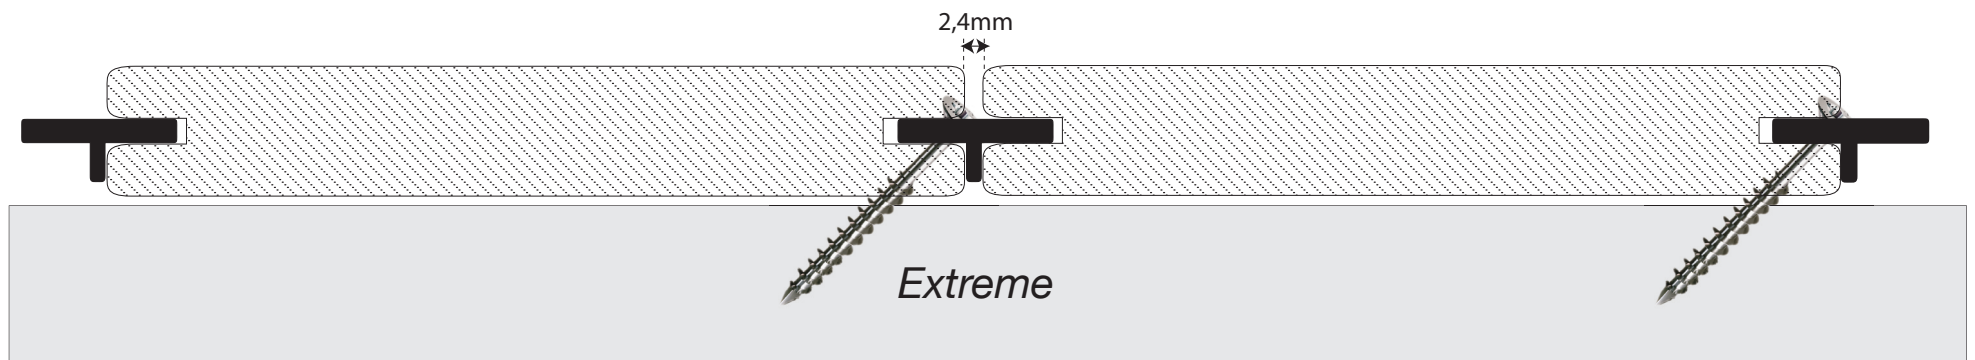

Date	11/12/2008	Client		ALL PARTIAL OR TOTAL REPRODUCTION IS PROHIBITED
Name		Products	hardWood Clip Extreme hardWood Clip ExtremeKD	
Release	1	Reference	PHWC-STD01/90x21	

Date	11/12/2008	Client		ALL PARTIAL OR TOTAL REPRODUCTION IS PROHIBITED
Name		Products	hardWood Clip Extreme hardWood Clip ExtremeKD	
Release	1	Reference	PHWC-STD01/120x21	

Date	11/12/2008	Client		ALL PARTIAL OR TOTAL REPRODUCTION IS PROHIBITED
Name		Products	hardWood Clip Extreme hardWood Clip ExtremeKD	
Release	1	Reference	PHWC-STD01/140x21	