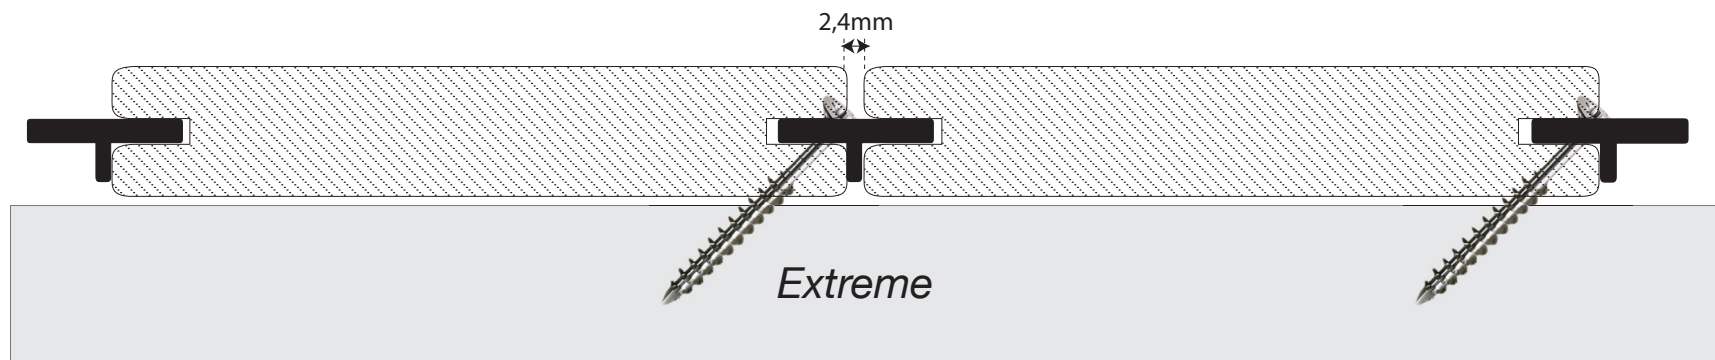

Date	11/12/2008	Client		ALL PARTIAL OR TOTAL REPRODUCTION IS PROHIBITED
Name		Products	hardWood Clip Extreme hardWood Clip ExtremeKD	
Release	1	Reference	PHWC-STD01/90x21	

Date	11/12/2008	Client		ALL PARTIAL OR TOTAL REPRODUCTION IS PROHIBITED
Name		Products	hardWood Clip Extreme hardWood Clip ExtremeKD	
Release	1	Reference	PHWC-STD01/120x21	

Date	11/12/2008	Client		ALL PARTIAL OR TOTAL REPRODUCTION IS PROHIBITED
Name		Products	hardWood Clip Extreme hardWood Clip ExtremeKD	
Release	1	Reference	PHWC-STD01/140x21	