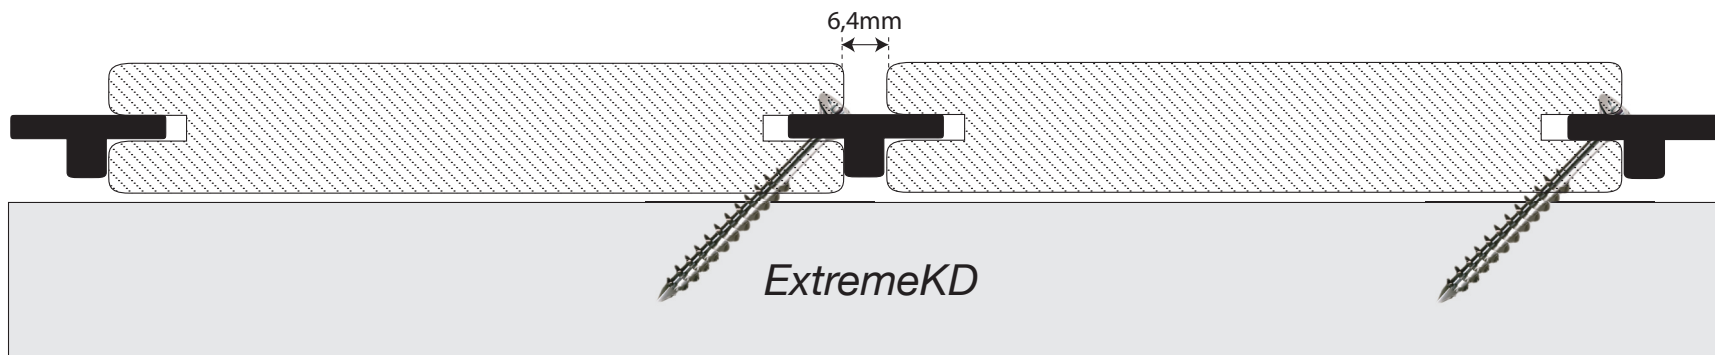

Date	11/12/2008	Client		ALL PARTIAL OR TOTAL REPRODUCTION IS PROHIBITED
Name		Products	hardWood Clip Extreme hardWood Clip ExtremeKD	
Release	1	Reference	PHWC-STD01/90x21	

Date	11/12/2008	Client		ALL PARTIAL OR TOTAL REPRODUCTION IS PROHIBITED
Name		Products	hardWood Clip Extreme hardWood Clip ExtremeKD	
Release	1	Reference	PHWC-STD01/120x21	

Date	11/12/2008	Client		ALL PARTIAL OR TOTAL REPRODUCTION IS PROHIBITED
Name		Products	hardWood Clip Extreme hardWood Clip ExtremeKD	
Release	1	Reference	PHWC-STD01/140x21	